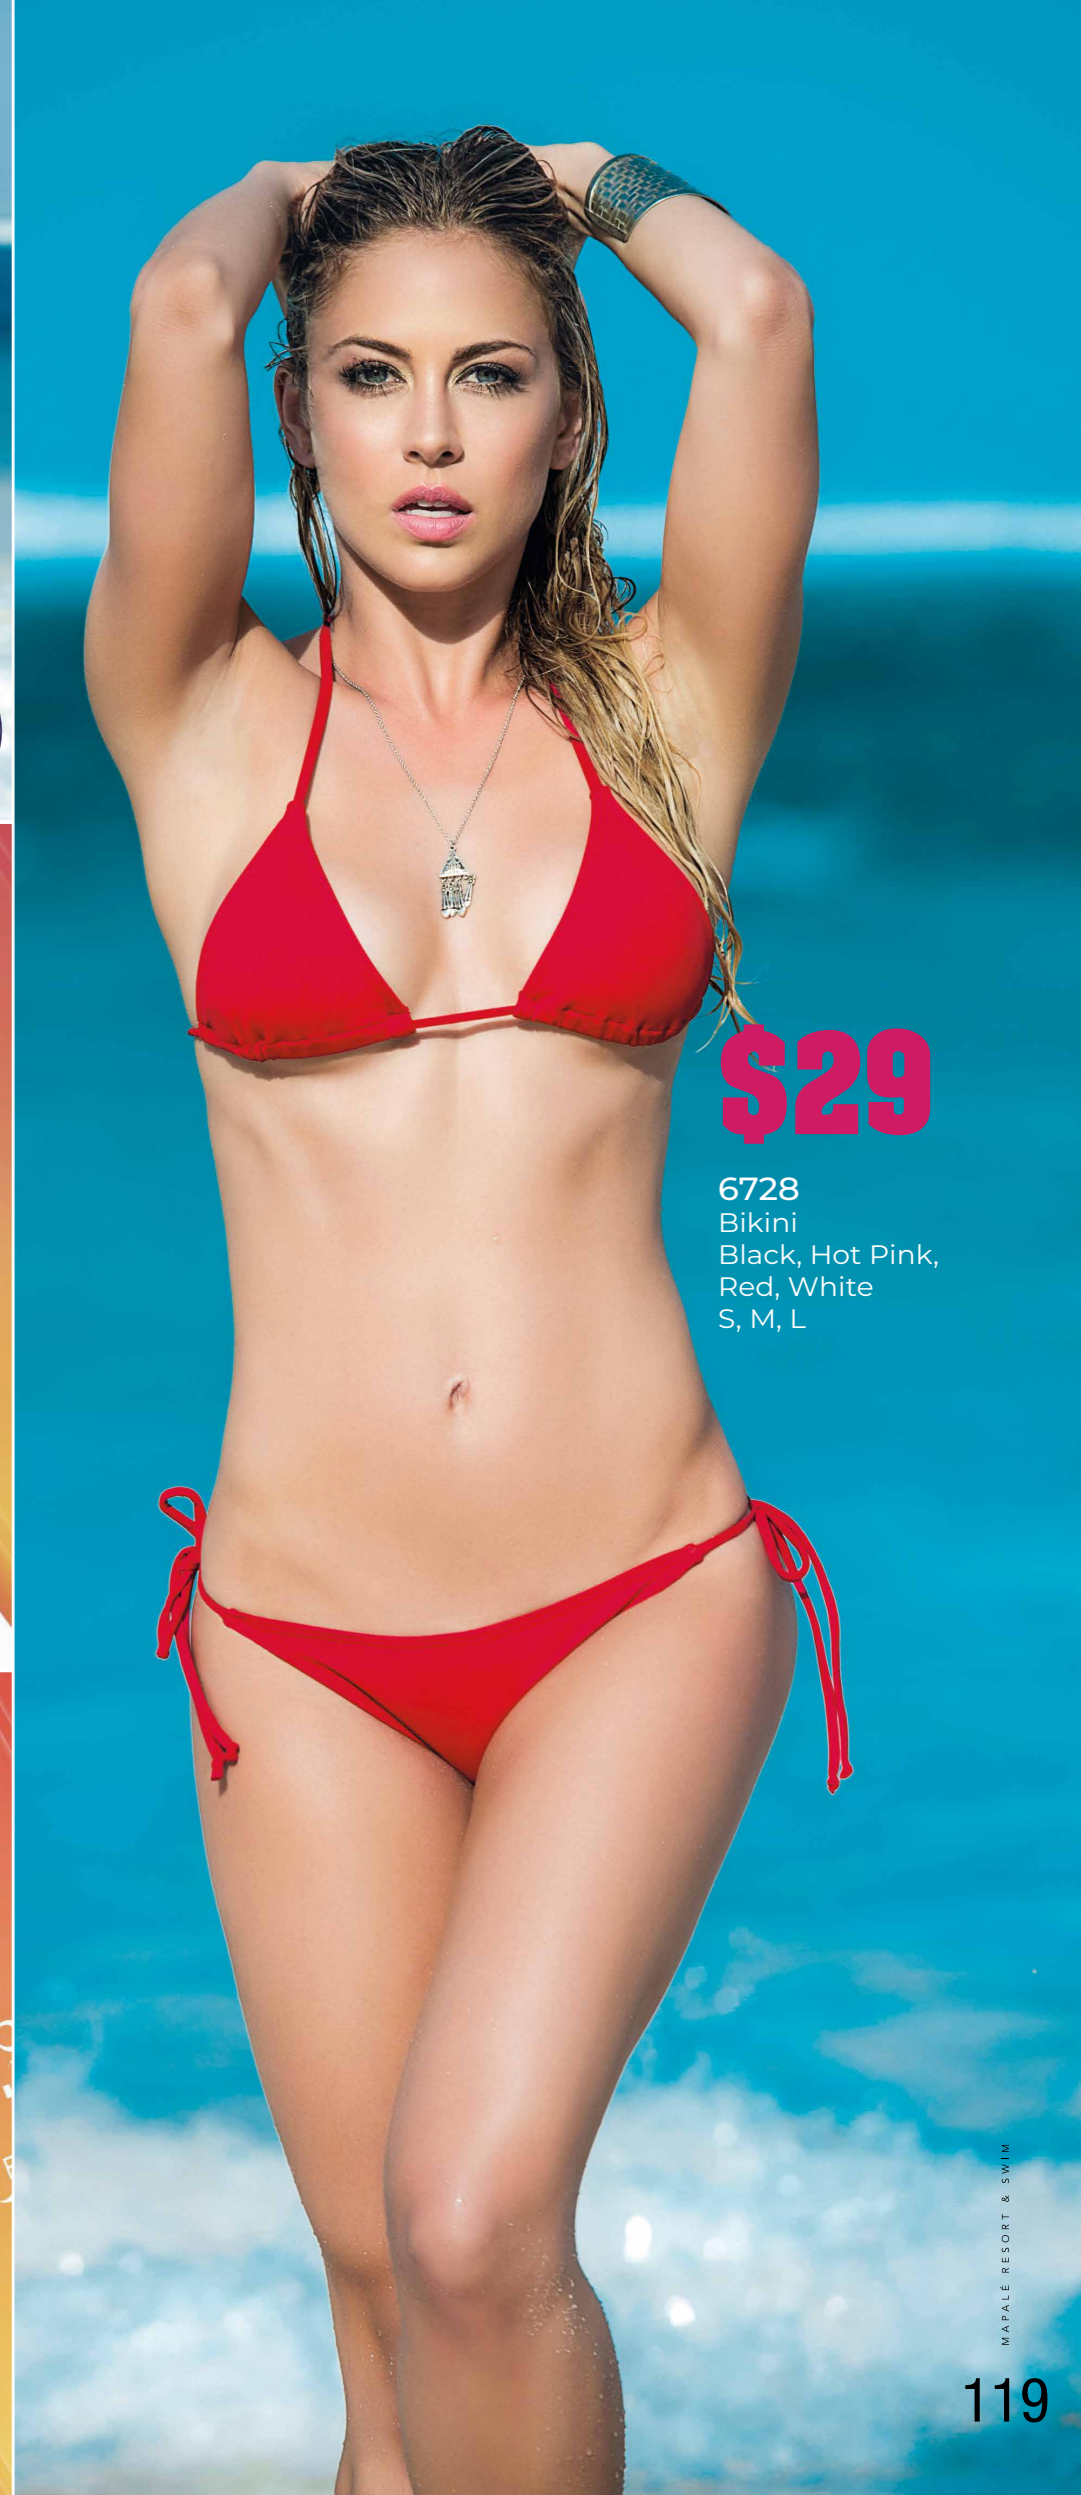

\$29

6728
Bikini
Black, Hot Pink,
Red, White
S, M, L

\$18

6646
Triangle Top
Black - S/M, M/L

6653
Bikini Thong
Black - S/M, M/L

\$16

6649
High Waisted Bottom
Black - S/M, M/L

\$22