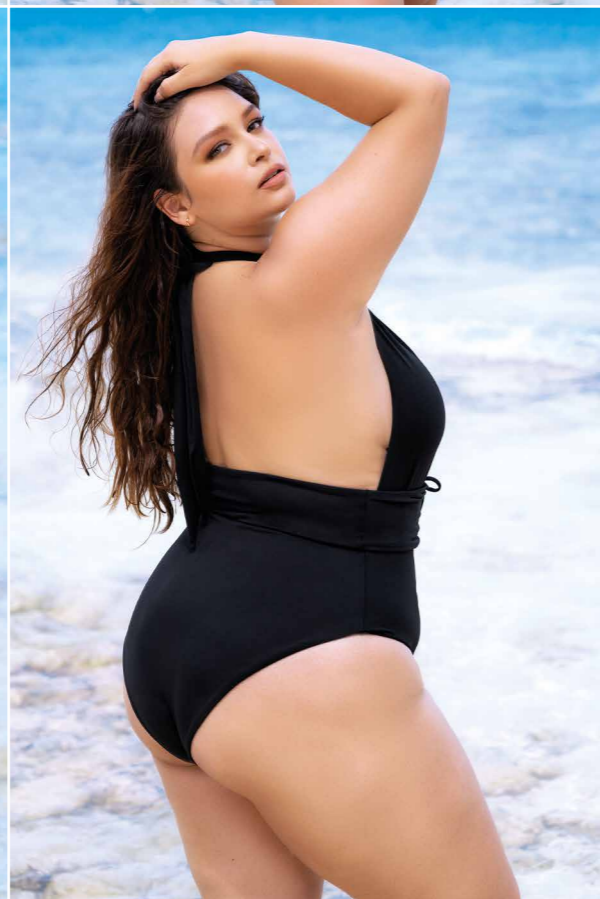

$37

67009X
One Piece Swimsuit
Halter Neck with Detachable
Lace-Up Waistband
Black - 1X/2X, 3X/4X

$39