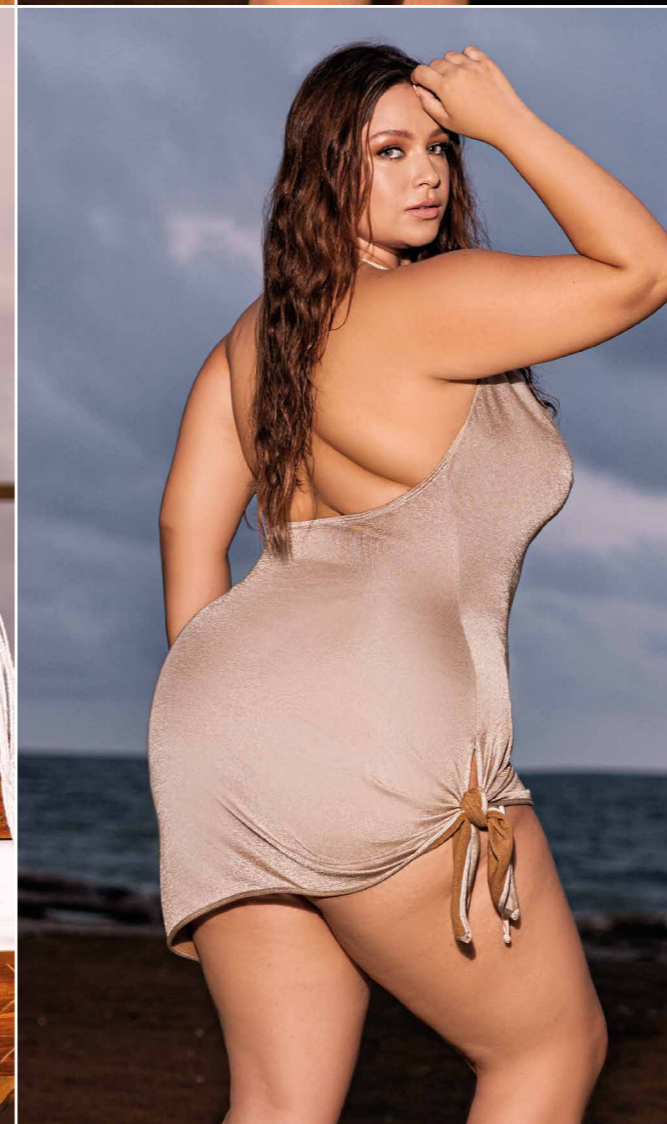

$35

77007X
Beach Dress & Cover Up
Cowl Neck with Side Knot Detail
Shimmery Gold, Shimmery Mocha
1X/2X, 3X/4X