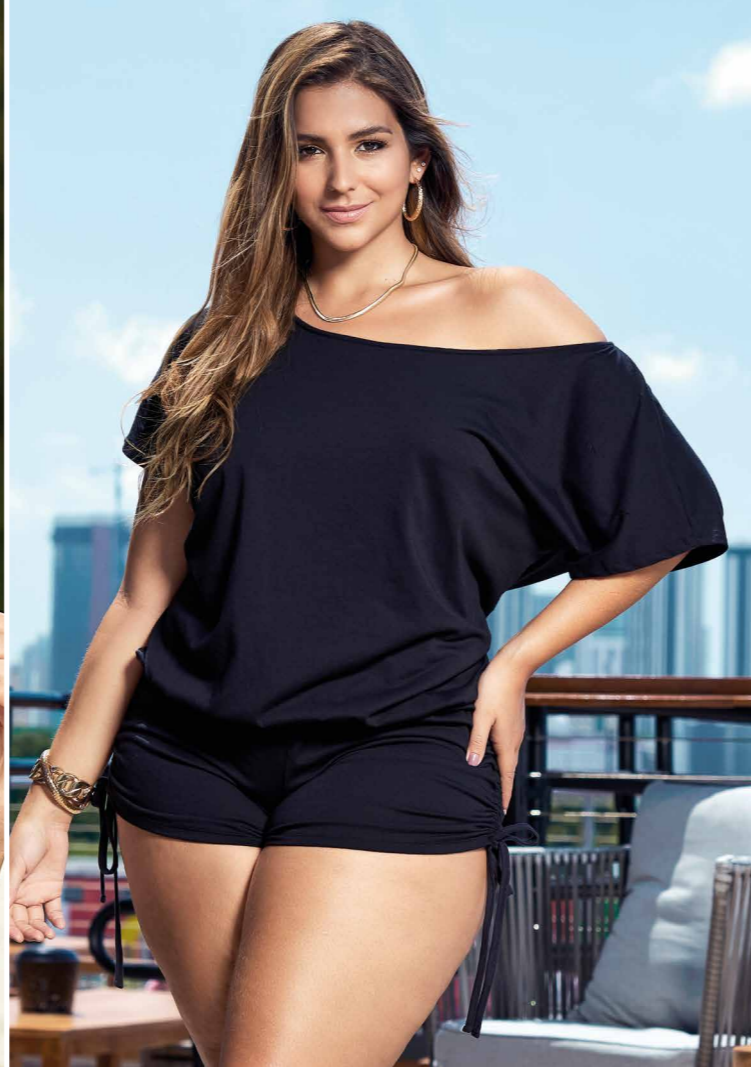

6680
Bikini
Includes Triangle Top
and Side Tie Thong
Seashore Print - S/M, M/L

\$28

MAPALE RESORT & SWIM

\$37

1912
Jumpsuit
Black
S, M, L, XL

MAPALE RESORT & SWIM

\$33

5736
Romper
Drawstring on the Sides
Black - S, M, L, XL