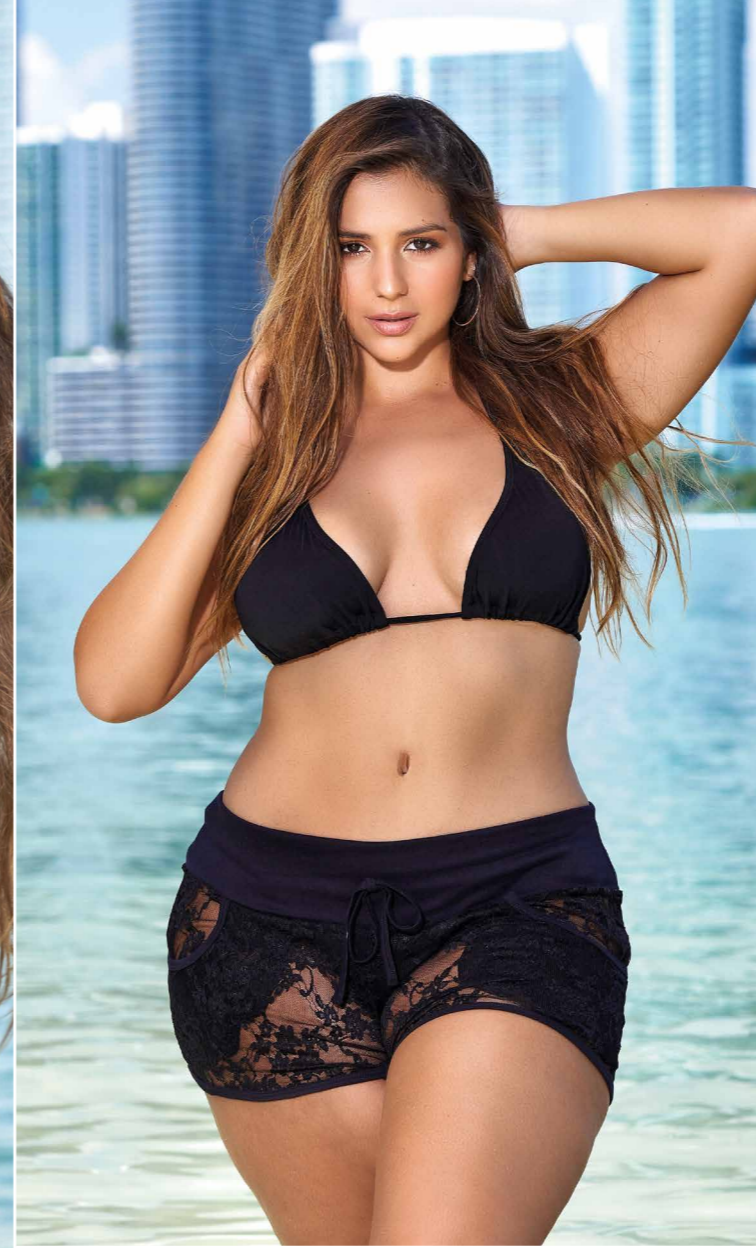

\$32

4797X
Dress
Black, Coral
1X/2X, 2X/3X

\$35

\$20

7736
Beach Shorts & Cover Up
Black, Red, White
S, M, L, XL

7736
Beach Shorts & Cover Up
Black, Red, White
S, M, L, XL

\$20

7736X
Beach Shorts & Cover Up
Black, Red, White
1X/2X, 2X/3X