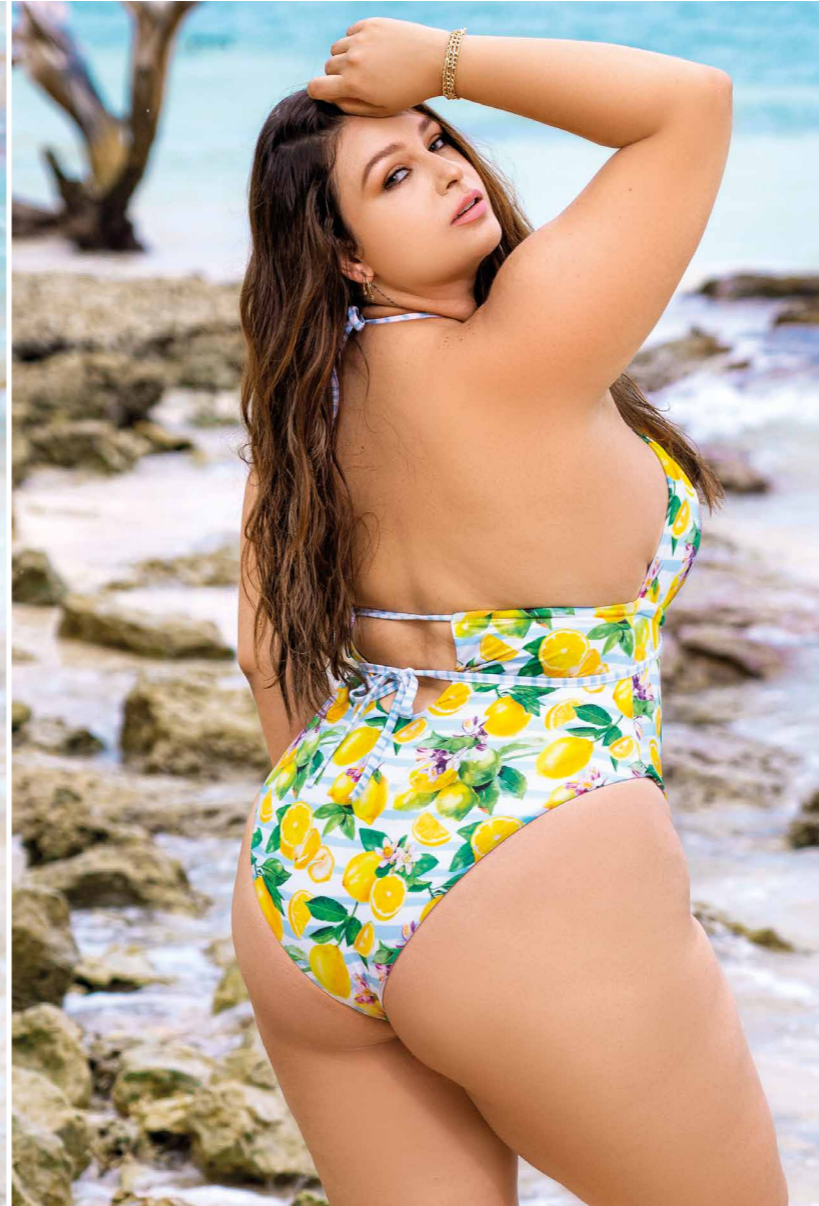

Mappalé®

Resort & Swim

MAIN COLLECTION 2023

A fashion advertisement featuring four models in black bikinis on a beach. The models are arranged in two pairs. The pair on the left consists of two models standing; the one in front is wearing a bikini with a crisscross top and a chain waist, while the one behind is wearing a bikini with a halter top and side ties. The pair on the right consists of two models sitting on the sand; the one in front is wearing a bikini with a halter top and a chain waist, while the one behind is wearing a bikini with a halter top and a chain waist. The background is a bright blue ocean under a cloudy sky. The text 'Signature Mapalé' is written in a large, elegant script font in the bottom left corner, with 'NEW COLLECTION' in a smaller, sans-serif font below it.

\$33

67038
One Piece Swimsuit
Side Cut Out, One Shoulder Swimsuit
Citrus Print - S/M, L/XL

\$36

67038X
One Piece Swimsuit
Side Cut Out, One Shoulder Swimsuit
Citrus Print - 1X/2X, 3X/4X

\$30

67039

Reversible Bikini
Includes Multi-Way Top and Side Tie Thong
Yellow/Citrus Print - S/M, L/XL