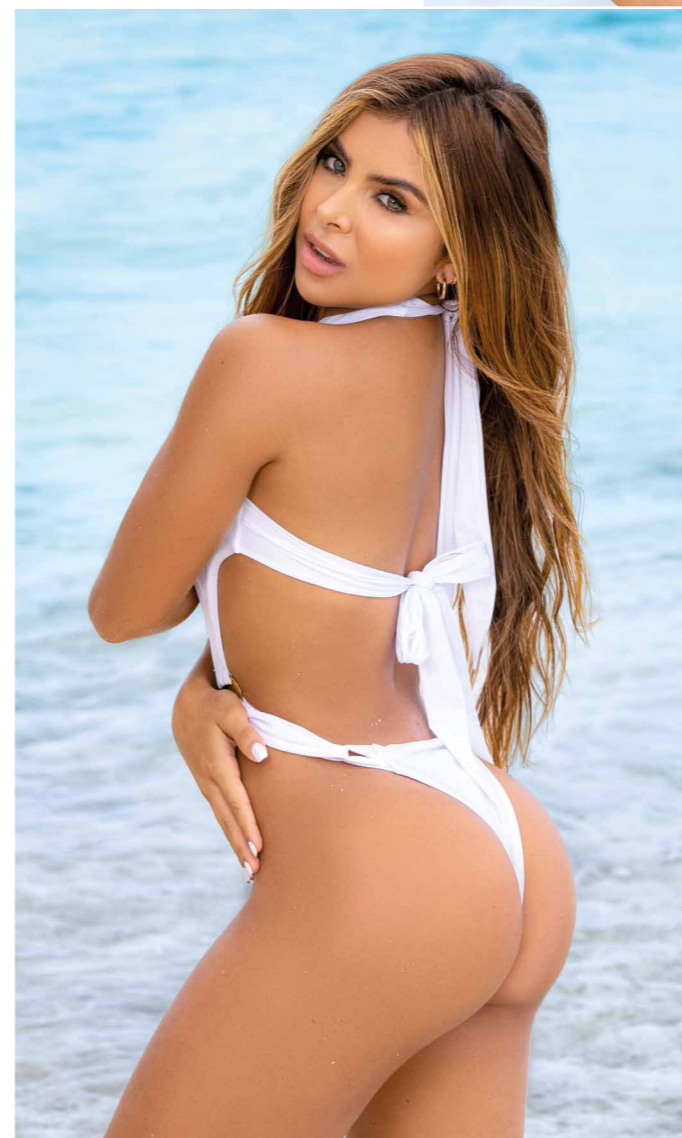

$35

67012
Monokini
High Leg Cut with Ring Detail
White - S/M, L/XL