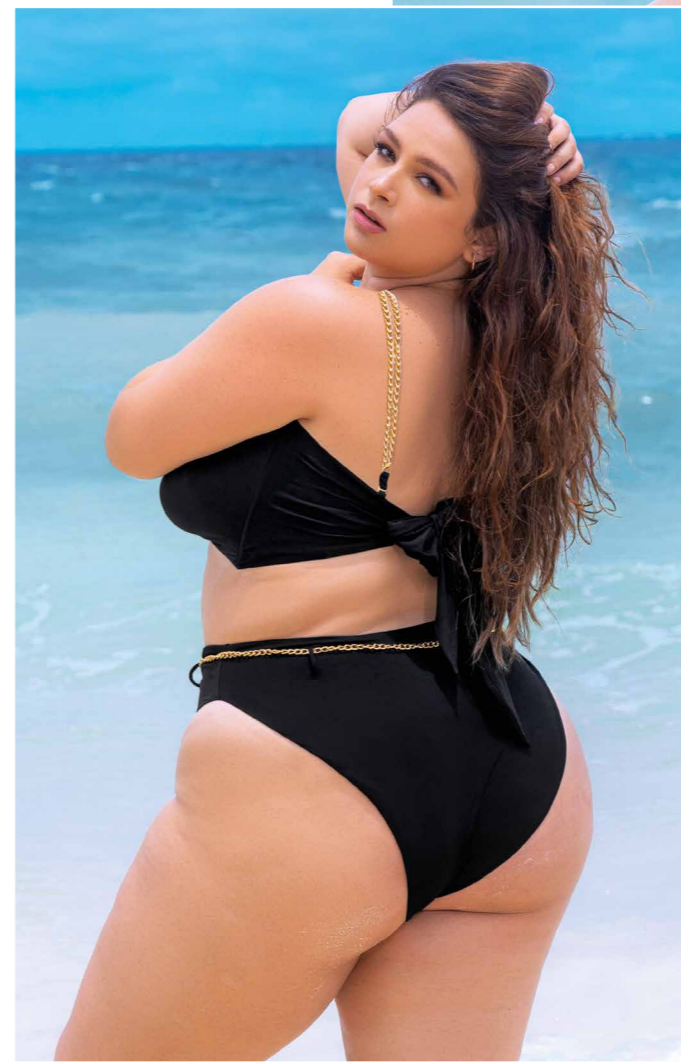

Mappalé®

Resort & Swim

MAIN COLLECTION 2023

A fashion advertisement featuring four models in black bikinis on a beach. The models are arranged in two pairs. The pair on the left consists of two models standing; the one in front is wearing a bikini with a crisscross top and a chain waist, while the one behind is wearing a bikini with a halter top and side ties. The pair on the right consists of two models sitting on the sand; the one in front is wearing a bikini with a halter top and a chain waist, while the one behind is wearing a bikini with a halter top and a chain waist. The background is a bright blue ocean under a cloudy sky. The text 'Signature Mapalé' is written in a large, elegant script font in the bottom left corner, with 'NEW COLLECTION' in a smaller, sans-serif font below it.

*Signature
Mapalé*
NEW COLLECTION

Temperature rises with these staple pieces that exude eroticism and sensuality. All-timer Mapalé basics such as black, red, white, and pink applied to micro bikinis that leave almost nothing to the imagination, ideal to get some serious vitamin "Sea" and be the center of attention at the beach. Chain accessories and transparencies complement the look to add a luxurious twist.

67000
One Piece Swimsuit
Cut Out One Piece with
Adjustable Chain Straps
Black - S/M, L/XL

\$34

67001
One Piece Swimsuit
Cut Out Mesh Contrast with
Adjustable Straps. Decorative
Chain Straps and O Ring Detail
on the Back.
Black - S/M, L/XL

\$36

67002
Two Piece Swimsuit
Includes Top and High Waisted Bottom.
Removable Chain Straps and Belt.
Black - S/M, L/XL

\$39

67002X
Two Piece Swimsuit
Includes Top and
High Waisted Bottom.
Removable Chain Straps
and Belt.
Black - 1X/2X, 3X/4X